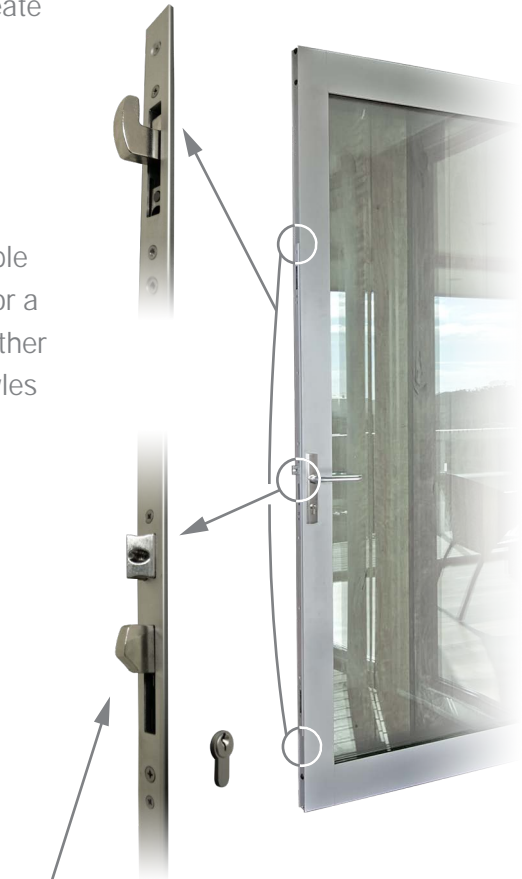

HINGED DOOR

RYLOCK BAL C40 SERIES

Rylock's BAL C40 Hinged Doors have been tested & certified by CSIRO to comply with the requirements of BAL C40. Available only with Rylock BAL C40 Double Glazing, these Hinged Doors include specific componentry to pass the rigours of the exacting test regime

BAL C40 Hinged Doors can be coupled to all operable BAL C40 windows to enhance ventilation, whilst fixed windows create sidelite or highlite features

Door hardware is available standard in either black or a brushed silver finish, in either "Aria" (L) or "Summit" styles

The timber reveal sits inline with the frame's outer face, except where the optional 'reveal equaliser' is used for a more 'commercial' look

Corners are mitred to enhance the clean aesthetic, whilst all fixings are made from durable stainless steel